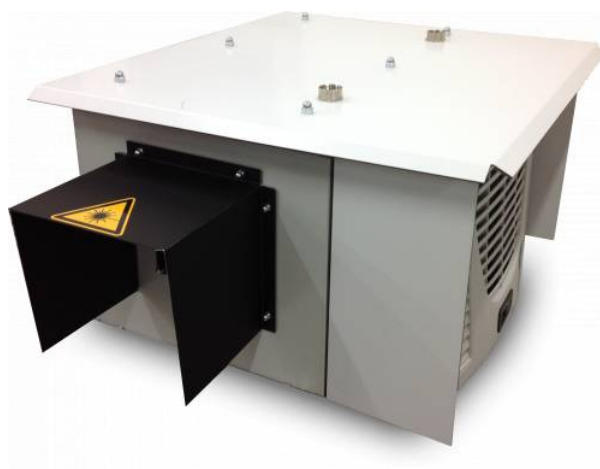

TARM OUTDOOR - Weatherproof Climate Housing

Climate housing with heater and cooling function for tarm units.

- climate housing for many laser systems of the tarm range
- -5 to +50°C
- Main unit IP 66, condenser/compressor unit IP 34
- active AC unit
- integrated heater

TECHNICAL DETAILS

IP rating	IP66
Power Supply	230V AC - 50 Hz (60Hz version on inquiry)
Power Consumption	360W
Dimensions	70 x 42 x 67 cm (without splash guard) / 70 x 42 x 83 cm (with splash guard)
Weight	37 kg
EAN / MPN	TARMOUT