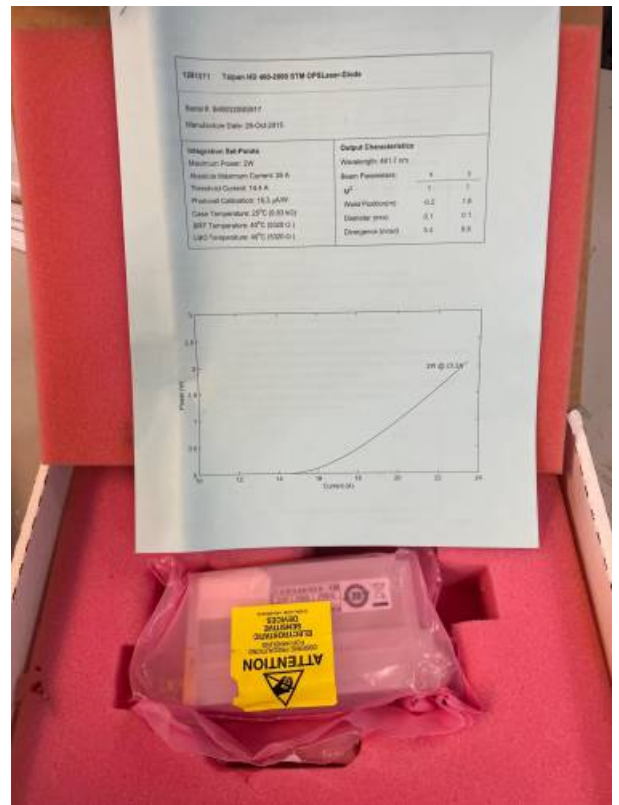

Coherent TAIPAN HD 460-2000 OPSL

Coherent TAIPAN HD OPSL 460nm - 2W head - used - incl. TEC, LAS OPS driver KIT, mounting parts, driver documentation. Supplied with functional guarantee on delivery. Further technical specifications on request.